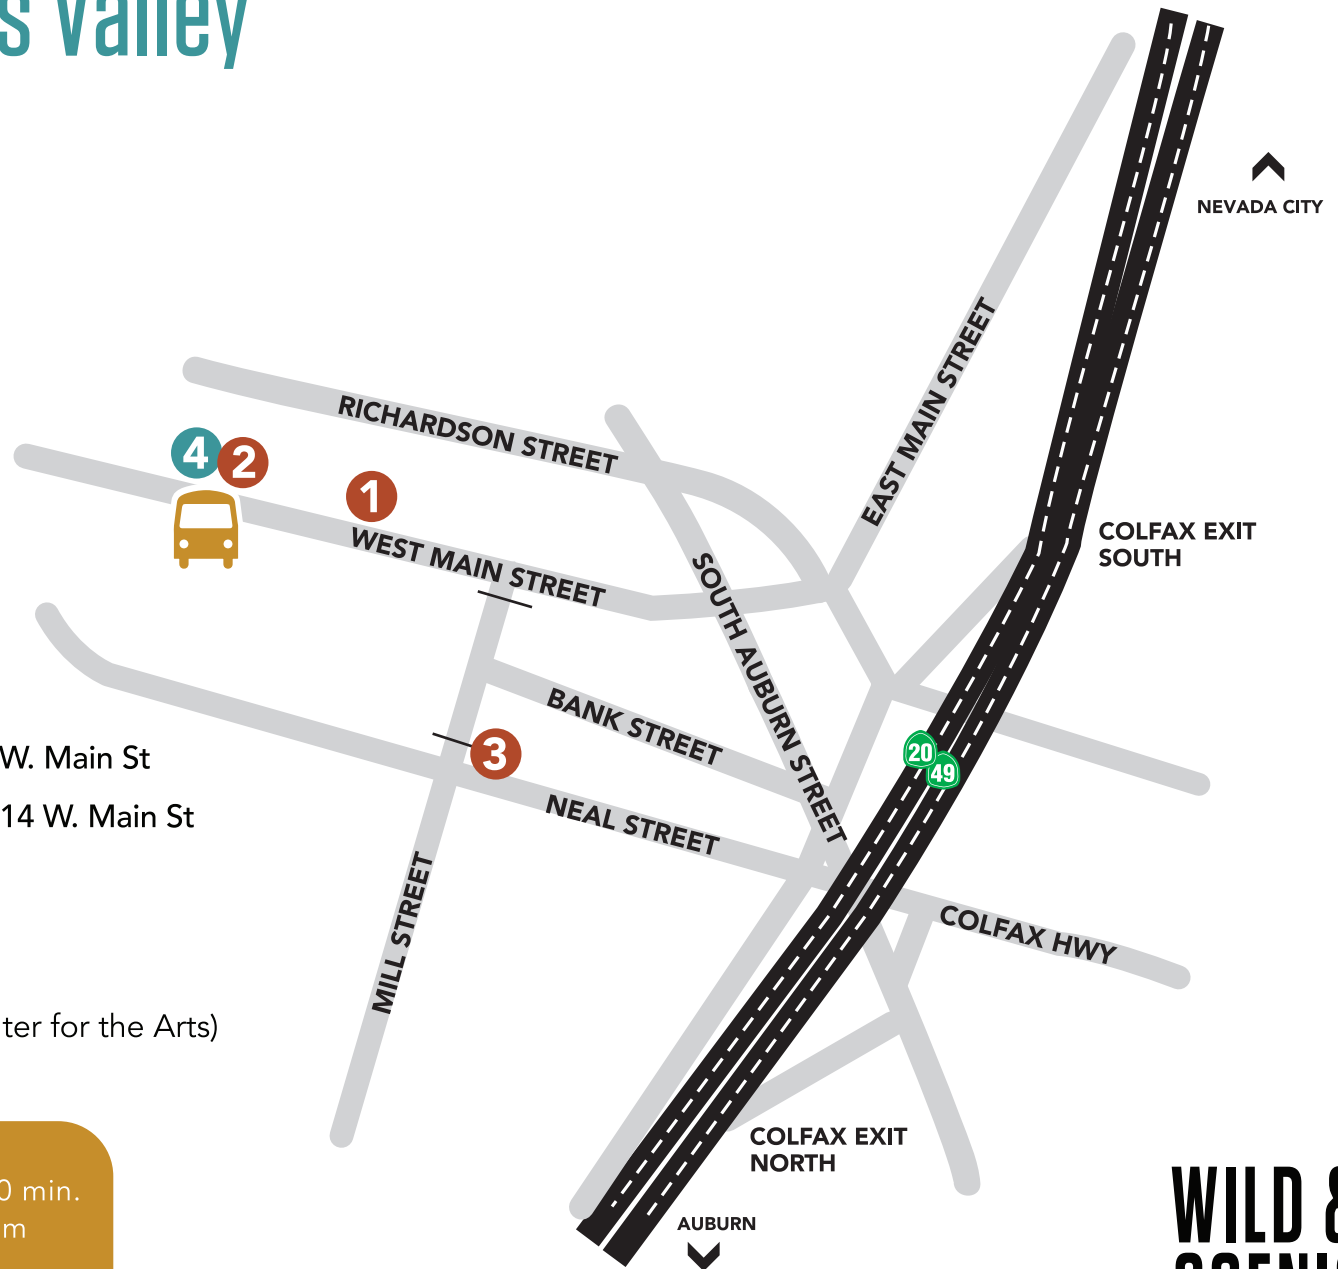

Downtown Grass Valley

MAIN FESTIVAL VENUES

- 1 **HOLBROOKE HOTEL** 212 W. Main St
- 2 **CENTER FOR THE ARTS** 314 W. Main St
- 3 **DEL ORO** 165 Mill St

OTHER FESTIVAL VENUES

- 4 **GRANUCCI GALLERY** (Center for the Arts)
212 W. Main St

SHUTTLE INFO

FREE shuttle runs every 30 min.

Friday: 12:30pm - 10:30pm

Saturday: 9am - 10:30pm

Nevada City: Broad St at Union St

Grass Valley: The Center for the Arts