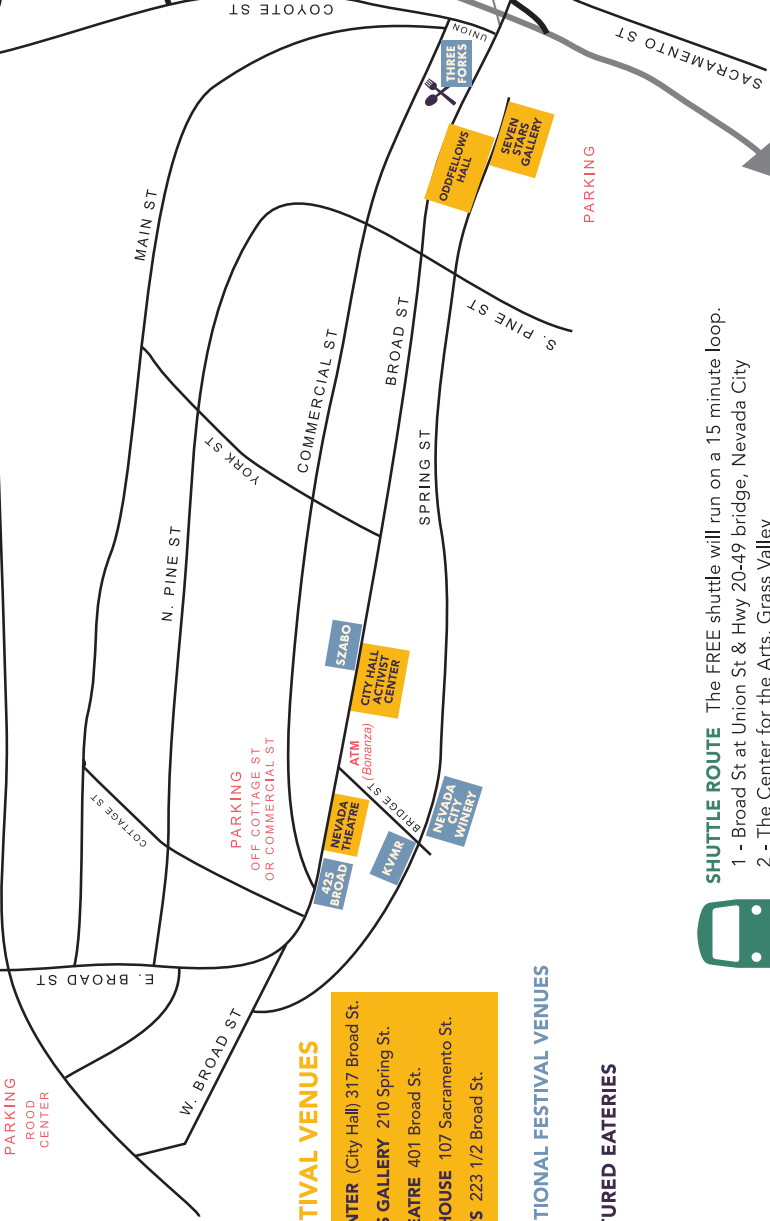

TO TRUCKEE

49

20/49

PARKING
ROAD
CENTER

PARKING
OFF COTTAGE ST
OR COMMERCIAL ST

PARKING

MAIN FESTIVAL VENUES

- ACTIVIST CENTER (City Hall) 317 Broad St.
- SEVEN STARS GALLERY 210 Spring St.
- NEVADA THEATRE 401 Broad St.
- THE STONE HOUSE 107 Sacramento St.
- ODDFELLOWS 223 1/2 Broad St.

ADDITIONAL FESTIVAL VENUES

FEATURED EATERIES

SHUTTLE ROUTE The FREE shuttle will run on a 15 minute loop.

- 1 - Broad St at Union St & Hwy 20-49 bridge, Nevada City
- 2 - The Center for the Arts, Grass Valley

ADDITIONAL FESTIVAL VENUES

FEATURED EATERIES

SHUTTLE ROUTE

- The FREE shuttle will run on a 15 minute loop.
- 1 - Broad St at Union St & Hwy 20-49 bridge, Nevada City
 - 2 - The Center for the Arts, Grass Valley

SHUTTLE SCHEDULE FRI 6-10:30pm SAT 9am-10pm SUN 10am - 9:30pm